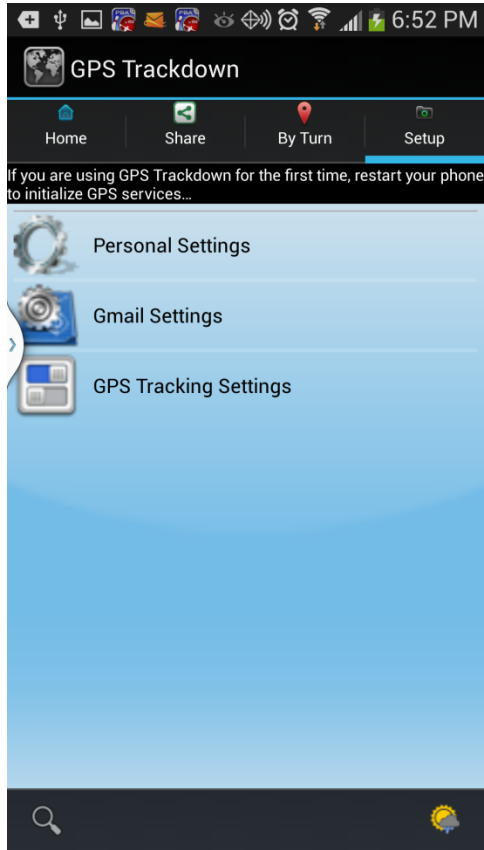

GPS Trackdown for Android

Gmail Settings

1. Select the **Setup** tab and choose **Gmail Settings**.

2. Enter your Gmail username and password. Select **Done** to save.

Gmail Settings

✓ Done

Gmail Username

me@gmail.com