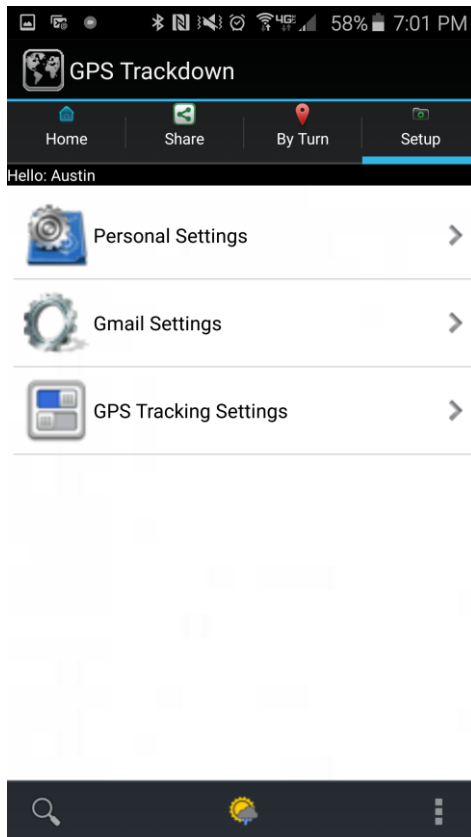

GPS Trackdown for Android

GPS Tracking Settings

1. Select the **Setup** tab and choose **GPS Tracking Settings**.

2. Enter your preferences such as **Enable Stealth Video, Follow Me Via, etc.** Select **Done** to save your changes.

GPS Tracking Settings

← Back

✓ Done

Disable All Functions

Check to override all settings and disable all functions

Enable Find Me

Check to allow ICE to request your location

Enable Panic Alert

Check to enable sending a Panic Alert to ICE

Enable Stealth Video on Panic

Check to record a Stealth Video when you send a Panic Alert

Turn On Follow Me

Check to allow your Follow Me contact to receive your location